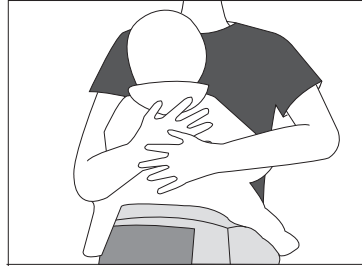

How to wear hipseat baby carrier

Attach carrier to the hipseat using the connecting zip

Move hipseat to desired place

Sit your baby on the hipseat

Wrap one arm around you baby and place the shoulder belt on one shoulder

Put the shoulder belt on the other shoulder in the same way

Fasten the upper back belt buckle to hold up the shoulder belts

Pull and adjust the shoulder band

You can now use it hands free