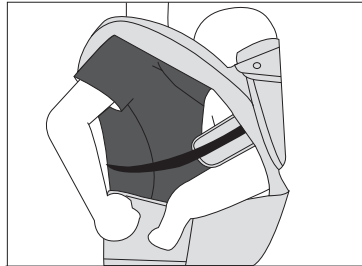

How to wear hipseat baby carrier

Attach carrier to the hipseat using the connecting zip

Move hipseat to desired place

Sit your baby on the hipseat

Wrap one arm around you baby and place the shoulder belt on one shoulder

Put the shoulder belt on the other shoulder in the same way

Fasten the upper back belt buckle to hold up the shoulder belts

Pull and adjust the shoulder band

You can now use it hands free