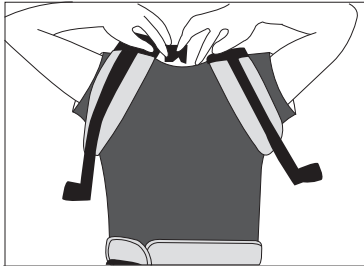

How to wear hipseat baby carrier

Attach carrier to the hipseat using the connecting zip

Move hipseat to desired place

Sit your baby on the hipseat

Wrap one arm around you baby and place the shoulder belt on one shoulder

Put the shoulder belt on the other shoulder in the same way

Fasten the upper back belt buckle to hold up the shoulder belts

Pull and adjust the shoulder band

You can now use it hands free