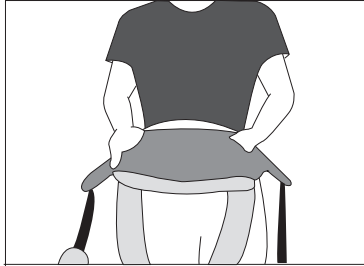

How to wear hipseat baby carrier

Attach carrier to the hipseat using the connecting zip

Move hipseat to desired place

Sit your baby on the hipseat

Wrap one arm around you baby and place the shoulder belt on one shoulder

Put the shoulder belt on the other shoulder in the same way

Fasten the upper back belt buckle to hold up the shoulder belts

Pull and adjust the shoulder band

You can now use it hands free