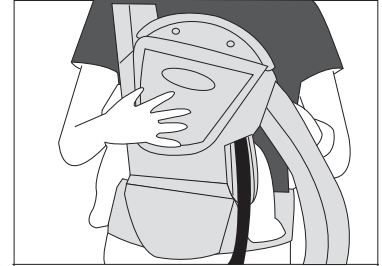

How to wear hipseat baby carrier

Attach carrier to the hipseat using the connecting zip

Move hipseat to desired place

Sit your baby on the hipseat

Wrap one arm around you baby and place the shoulder belt on one shoulder

Put the shoulder belt on the other shoulder in the same way

Fasten the upper back belt buckle to hold up the shoulder belts

Pull and adjust the shoulder band

You can now use it hands free