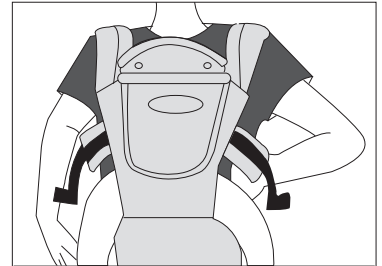

How to wear hipseat baby carrier

Attach carrier to the hipseat using the connecting zip

Move hipseat to desired place

Sit your baby on the hipseat

Wrap one arm around you baby and place the shoulder belt on one shoulder

Put the shoulder belt on the other shoulder in the same way

Fasten the upper back belt buckle to hold up the shoulder belts

Pull and adjust the shoulder band

You can now use it hands free