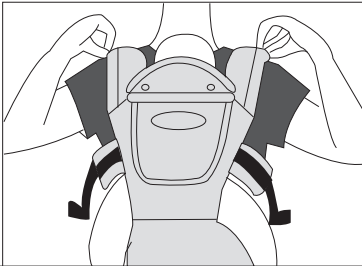

How to wear hipseat baby carrier

Attach carrier to the hipseat using the connecting zip

Move hipseat to desired place

Sit your baby on the hipseat

Wrap one arm around you baby and place the shoulder belt on one shoulder

Put the shoulder belt on the other shoulder in the same way

Fasten the upper back belt buckle to hold up the shoulder belts

Pull and adjust the shoulder band

You can now use it hands free