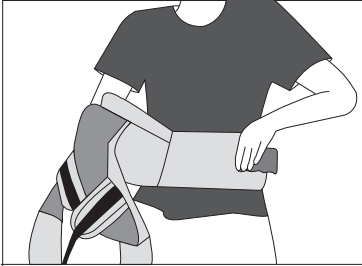

How to wear hipseat baby carrier

Attach carrier to the hipseat using the connecting zip

Move hipseat to desired place

Sit your baby on the hipseat

Wrap one arm around you baby and place the shoulder belt on one shoulder

Put the shoulder belt on the other shoulder in the same way

Fasten the upper back belt buckle to hold up the shoulder belts

Pull and adjust the shoulder band

You can now use it hands free